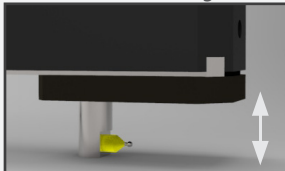

Internal Seal Gauge For Box (Variable). Medidor de sello box Variable.

CODE CODIGO	x (inch) x (pulgada)	Capacity Capacidad
5000-341	0" UP / 1.250 "	2 3/8" UP / A 4 1/2"
5000-342	0" UP / 1.250 "	4 1/2" UP / A 9 5/8"
5000-343	0" UP / 1.250 "	9 5/8" UP / A 14"

Seteo Axial / Setting Axial

Seteo Axial / Setting Axial

Seteo Diametral / Setting Diameter

We can offer them in other sizes.
Sobre pedido podemos atender otras dimensiones.

The specifications or pictures may differ from the current production according to our experience.