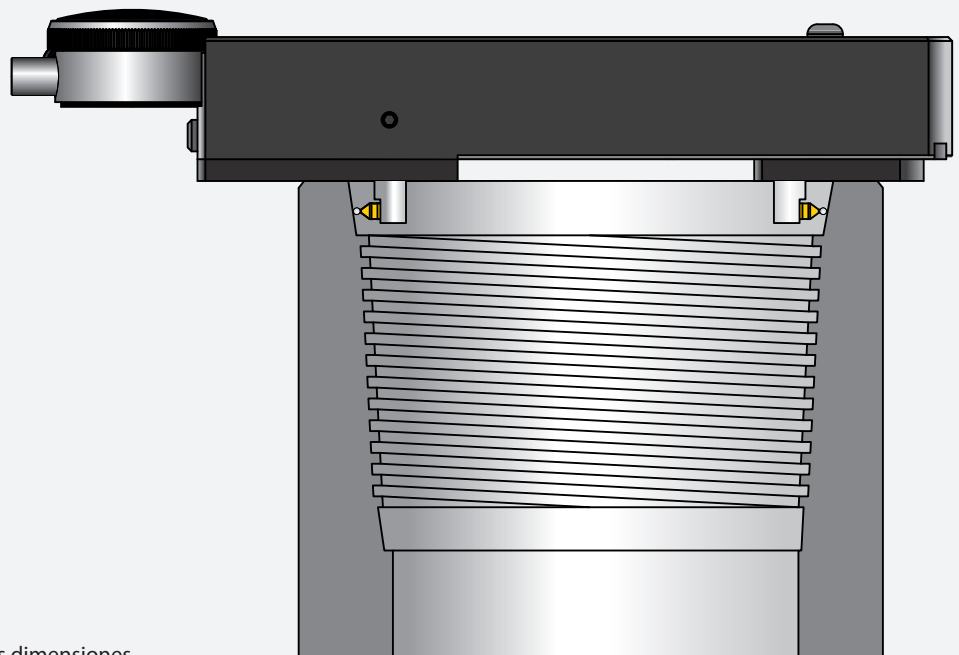

Internal Seal Gauge For Box (Variable). Medidor de sello box Variable.

CODE CODIGO	x (inch) x (pulgada)	Capacity Capacidad
5000-341	0" UP / 1.250 "	2 3/8" UP / A 4 1/2"
5000-342	0" UP / 1.250 "	4 1/2" UP / A 9 5/8"
5000-343	0" UP / 1.250 "	9 5/8" UP / A 14"

Seteo Axial / Setting Axial

Seteo Axial / Setting Axial

Seteo Diametral / Setting Diameter

We can offer them in other sizes.
Sobre pedido podemos atender otras dimensiones.

The specifications or pictures may differ from the current production according to our experience.