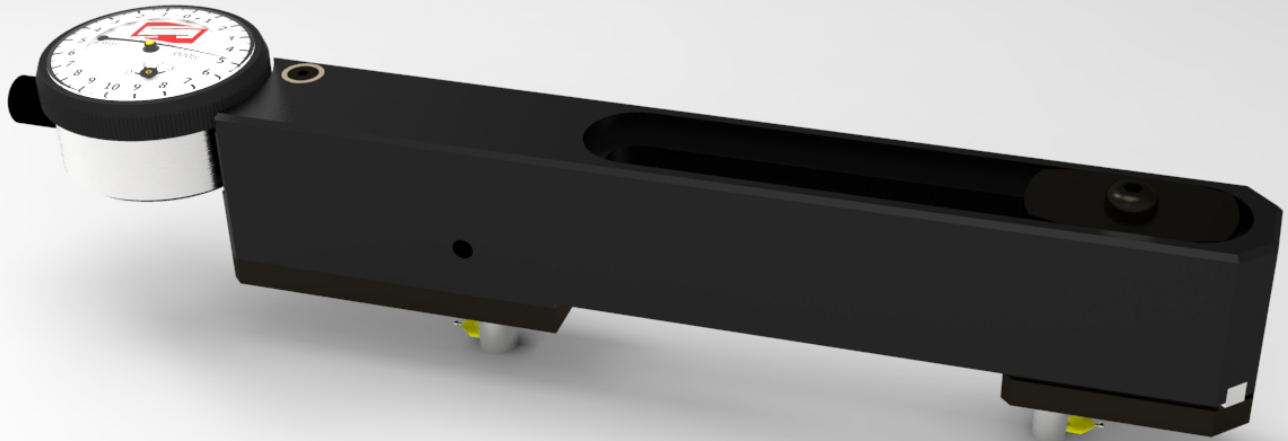

Internal Seal Gauge For Box (Variable). Medidor de sello box Variable.

CODE CODIGO	x (inch) x (pulgada)	Capacity Capacidad
5000-341	0" UP / 1.250 "	2 3/8" UP / A 4 1/2"
5000-342	0" UP / 1.250 "	4 1/2" UP / A 9 5/8"
5000-343	0" UP / 1.250 "	9 5/8" UP / A 14"

Seteo Axial / Setting Axial

Seteo Axial / Setting Axial

Seteo Diametral / Setting Diameter

We can offer them in other sizes.
Sobre pedido podemos atender otras dimensiones.

The specifications or pictures may differ from the current production according to our experience.